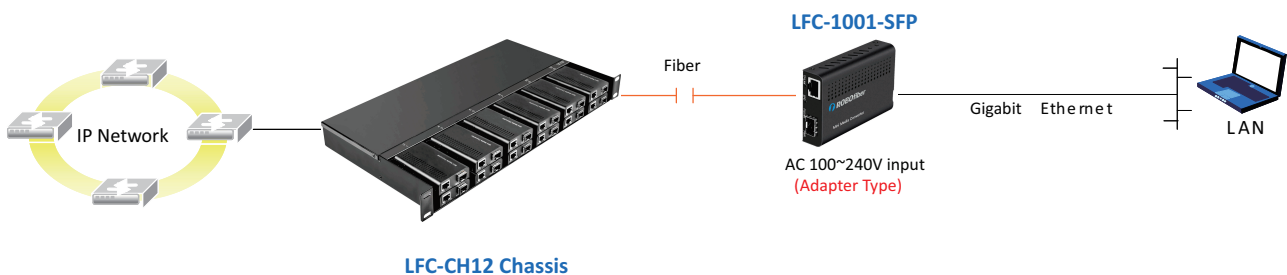

Features

- 10/100/1000Base-T to 100/1000Base-X SFP Converter
- DIP settings for fiber speed and LFP functions
- Forward 2048 bytes (Max.) packets in switch mode
- Forward 9Kbytes Jumbo packets in transparent converter mode
- Auto-Negotiation & Auto MDI/MDI-X
- Supports Q in Q double tagged frame transparent
- Supports IEEE 802.1Q Tag VLAN pass thru
- Aggregates into LFC-CH12 chassis (12 slots on 1RU space)

Specifications

Optical Interface	Connector	SFP slot	Standards	IEEE 802.3, 802.3u, 802.3Z, 802.3ab		
	Data rate	1.25G (GE) or 155M (FE)		Indications	LED (Power, FX Link, SPD, TP Link)	
	Duplex mode	Full duplex			Power Input	Adapter Type: DC 5V/1A
	Fiber	MM 50/125µm, 62.5/125µm or SM 9/125µm		Power Input : AC 100 ~ 240V, 50-60Hz		
	Distance	Depending on SFP used		Power plug: US 2 blade, type A connector(EU & UK available)		
	Wavelength	Depending on SFP used		Power Consumption	< 4W	
		MM 1310nm, SM 1310,1550nm WDM 1310Tx/1550Rx (Type A) 1550Tx/1310Rx (Type B)			Dimensions (D x W x H)	90 x 60 x 20mm (SFP transceiver and AC adapter not included)
Electrical Interface	Connector	RJ-45	Weight	Adapter : 90g Converter : 120g		
	Data rate	10Mbps, 100Mbps, 1000Mbps		Temperature	0 ~ 50°C (Operating), -10 ~ 70°C (Storage)	
	Duplex mode	Full duplex	Humidity		10 ~ 90% non-condensing	
	Cable	100Base-TX Cat.5, 5e or higher 1000Base-T Cat.5, 5e or higher		Certification	CE, FCC	
		MTBF	65,000 hrs			

Application

Ordering Information

Model Name	Description
LFC-1001-SFP	10/100/1000Base-T to 1000Base-X SFP Non-managed Media Converter Adapter Type